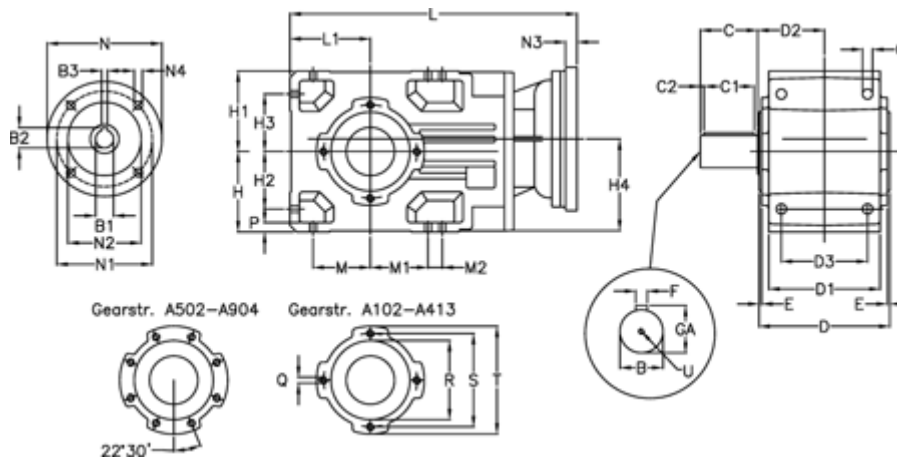

Article number: 29600102861235  
 Description: Bevel helical gearbox  
 A102UR-28,6-P90B5

## Measures

B = 25	D1 = 95	H1 = 70	M2 = 0	Q = M8x12
B1 = 24	D2 = 63.0	H2 = 50	N = 200	R = 80
B2 = 27.3	D3 = 75	H3 = 50	N1 = 165	S = 100
B3 = 8	Description = A102UR-xx-P90 B5	H4 = 83.0	N2 = 130	T = 120
C = 45	E = 3.0	L = 302.0	N3 = -	U = M8x19
C1 = 35	F = 8	L1 = 70	N4 = M10x12	
C2 = 5.0	GA = 28	M = 50	O = 9.5	
D = 117	H = 70	M1 = 50	P = 9	